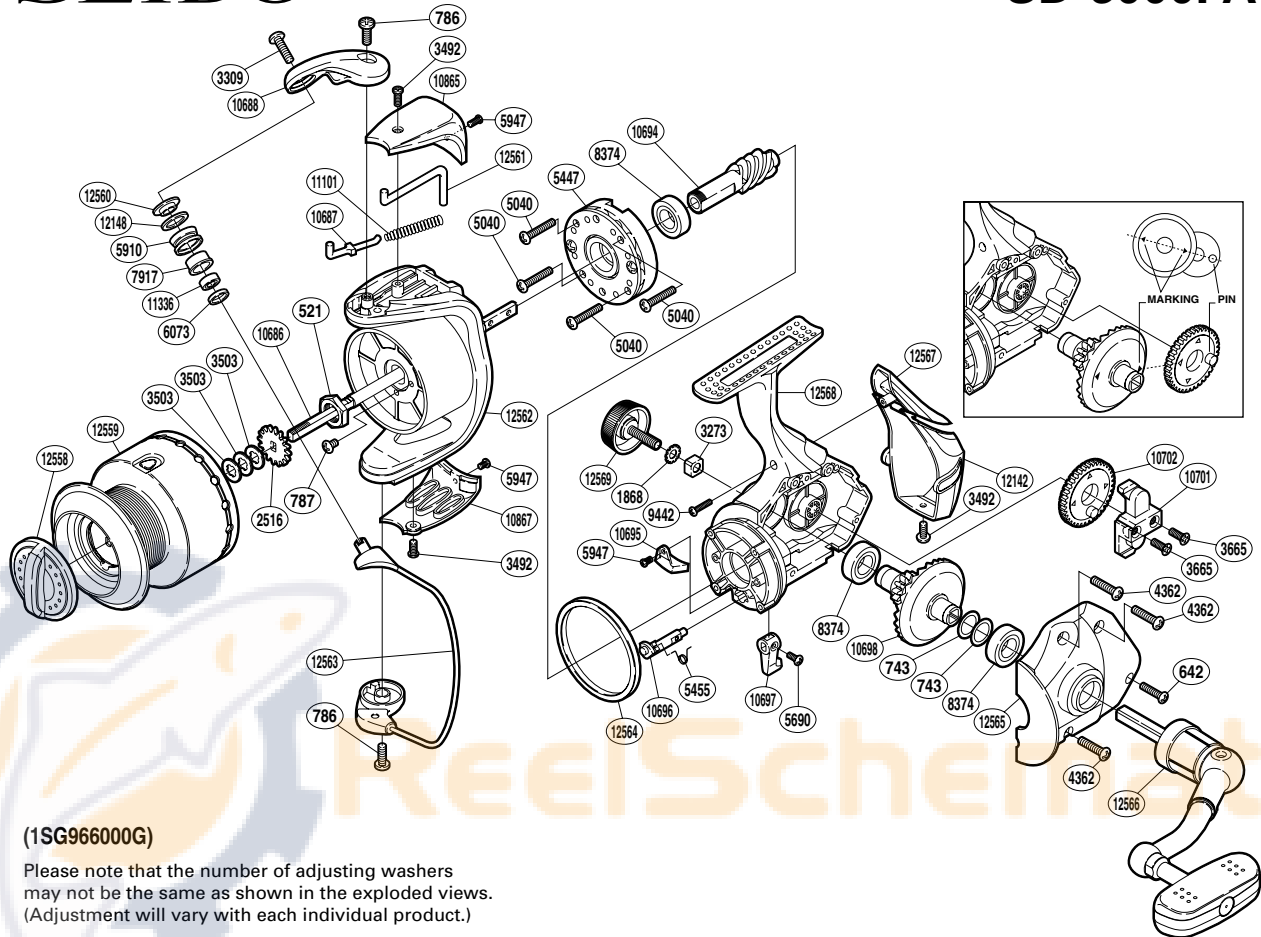

SHIMANO

SEIDO

SD-6000FA

Part No.	Description	Part No.	Description	Part No.	Description
RD 0521	Rotor Nut	RD 5910	Line Roller	RD10867	Bail Hold Support Guard
RD 0642	Screw	RD 5947	Screw	RD11101	Bail Spring
RD 0743	Washer	RD 6073	Bearing Spacer	RD11336	Ball Bearing
RD 0786	Screw	RD 7917	Line Roller Bushing	RD12142	Rear Protector B
RD 0787	Screw	RD 8374	Ball Bearing	RD12148	Line Roller Spacer
RD 1868	Handle Lock Washer	RD 9442	Screw	RD12558	Drag Knob
RD 2516	Spool Support	RD10686	Main Shaft	RD12559	Spool Assembly
RD 3273	Handle Screw Lock	RD10687	Bail Spring Guide A	RD12560	Line Roller Washer
RD 3309	Screw	RD10688	Bail Arm	RD12561	Bail Trip Lever
RD 3492	Screw	RD10694	Pinion Gear	RD12562	Rotor
RD 3503	Spool Washer	RD10695	Bail Trip Strike	RD12563	Bail Assembly
RD 3665	Screw	RD10696	Anti-Reverse Cam	RD12564	Friction Ring
RD 4362	Screw	RD10697	Anti-Reverse Lever	RD12565	Side Cover
RD 5040	Screw	RD10698	Drive Gear	RD12566	Handle Assembly
RD 5447	Roller Clutch Assembly	RD10701	Oscillating Slider	RD12567	Rear Protector A
RD 5455	Anti-Reverse Cam Spring	RD10702	Oscillating Gear	RD12568	Body
RD 5690	Screw	RD10865	Bail Spring Cover	RD12569	Handle Screw Cap